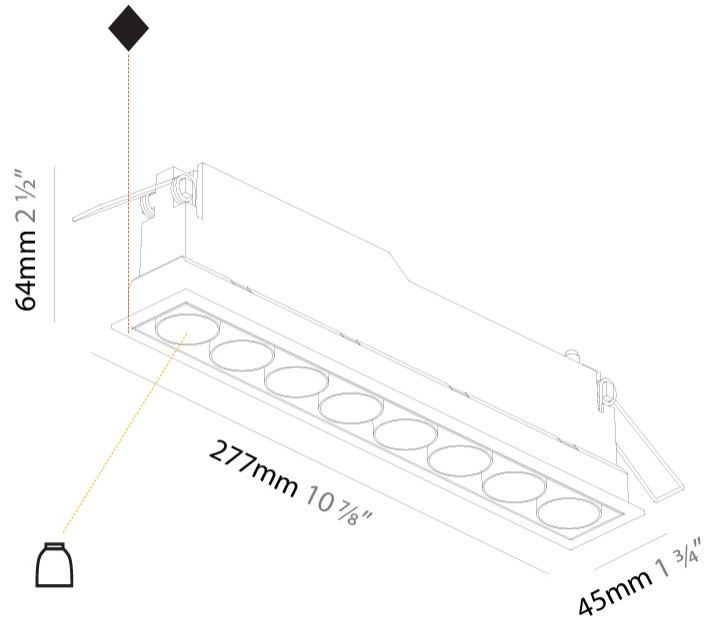

GENERAL

Series: Magiq
 Subseries: Magiq 8 Cell
 Brand: Prolicht
 Division: Architectural
 Mounting Type: Recessed
 Mounting Location: Ceiling
 Subcategory: Downlight

PHYSICAL

Shape: Rectangle
 Length (mm): 277
 Length (in): 10 ⁷/₈
 Width (mm): 45
 Width (in): 1 ³/₄
 Height (mm): 64
 Height (in): 2 ¹/₂
 Ceiling Thickness (mm): 10 / 12.5 / 15 / 25 / 30
 Ceiling Thickness (in): 3/8 or 1/2 or 9/16 or 1 or 1 3/16
 Min. Recessing Depth (mm): 100
 Min. Recessing Depth (in): 3 ¹⁵/₁₆
 Light Distribution: Downlight
 Weight (kg): 0.518
 Weight (lbs): 1.14
 Fixture Finish: SSR / BKV / CWI / CRY / HAB / UFT / ITA / RUA / FTG / MYG / LOD / PUS / FRO / FUP / KIA / POP / BLS / SPG / MEY / GOH / GUM / CHC / COM / ABZ / JAG / OBR / MOS / ROR
 Holder Finish: WHI / BLK
 Fixture Material: Aluminum Die Cast
 Cut-out Measurements: 270mm / 10 5/8" x 38mm / 1 1/2"

OPTICAL

Reflector: 8 / 14 / 34

RATINGS AND CERTIFICATIONS

Certified By: CSA Certified to UL and CSA Standards
 IP rating: IP20

100mm
3 15/16"

5 - 30 mm
3/16" - 1 3/16"

270mm x 38mm
10 5/8" x 1 1/2"

MAGIQ 8 CELL RECESSED

GENERAL

Series: Magiq
Subseries: Magiq 8 Cell Korona
Brand: Prolicht
Division: Architectural
Mounting Type: Recessed
Mounting Location: Ceiling
Subcategory: Downlight

PHYSICAL

Shape: Rectangle
Length (mm): 277
Length (in): 10 7/8
Width (mm): 45
Width (in): 1 3/4
Height (mm): 64
Height (in): 2 1/2
Ceiling Thickness (mm): 5 - 30
Ceiling Thickness (in): 3/16 - 1 3/16
Min. Recessing Depth (mm): 100
Min. Recessing Depth (in): 3 15/16
Light Distribution: Downlight
Weight (kg): 0.518
Weight (lbs): 1.15
Fixture Finish: SSR / BKV / CWI / CRY / HAB / UFT / ITA / RUA / FTG / MYG / LOD / PUS / FRO / FUP / KIA / POP / BLS / SPG / MEY / GOH / GUM / CHC / COM / ABZ / JAG / OBR / MOS / ROR
Holder Finish: WHI / BLK
Fixture Material: Aluminum Die Cast
Cut-out Measurements: 270mm / 10 5/8" x 38mm / 1 1/2"