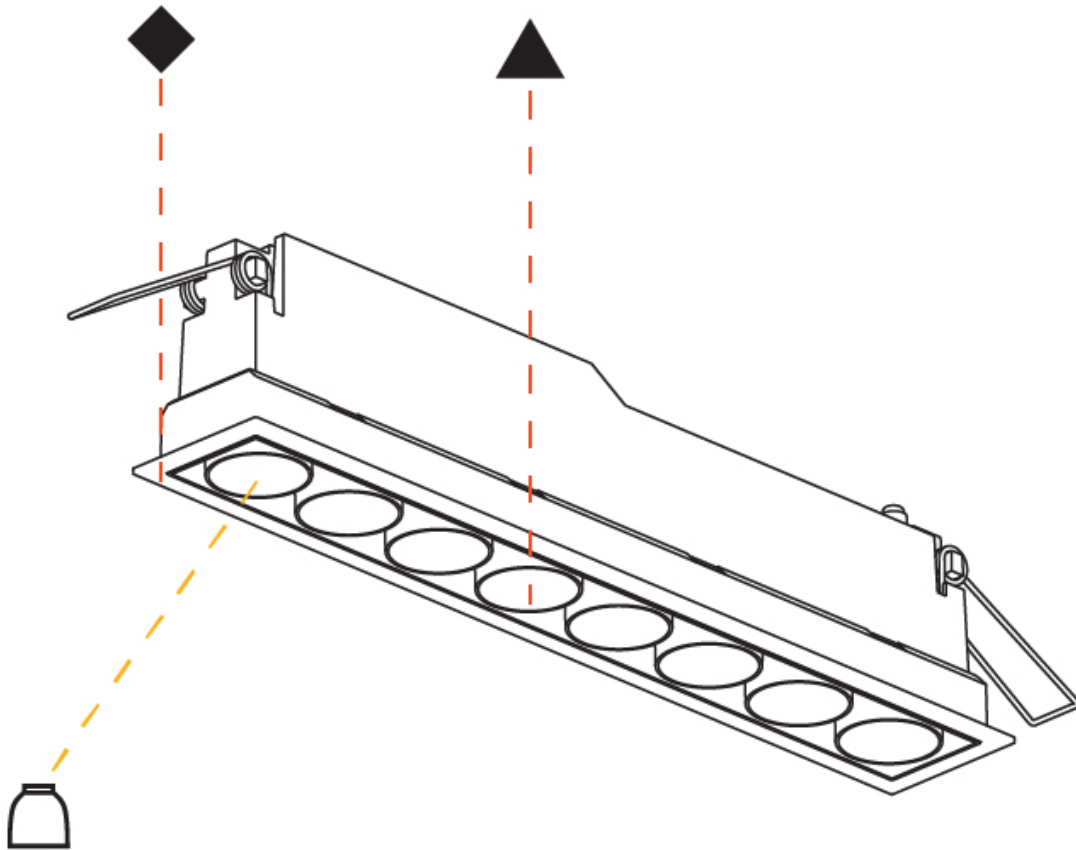

MAGIQ 8 CELL KORONA RECESSED

A35151-

PROJECT	_____
TYPE	_____
SPECIFIER	_____
QUANTITY	_____
DATE	_____

A