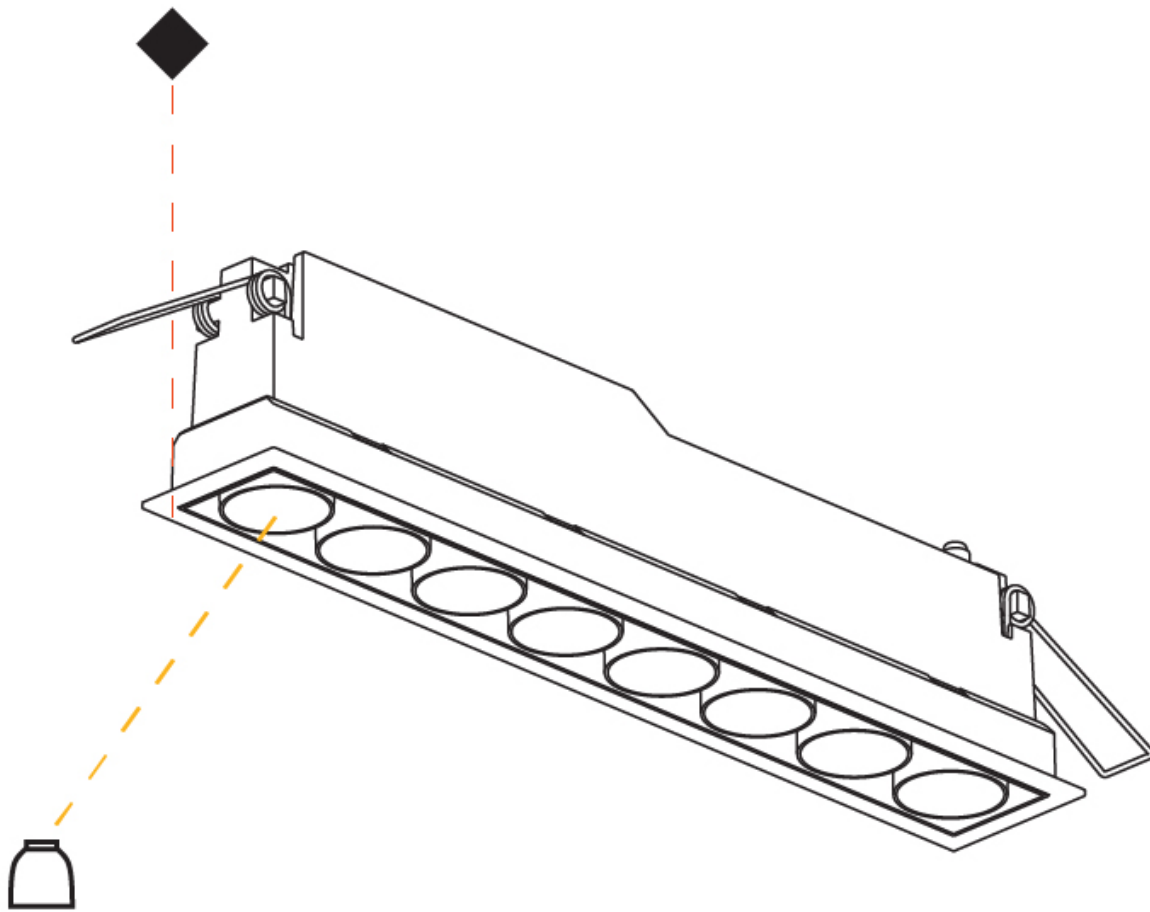

MAGIQ 8 CELL RECESSED

A35145-

PROJECT _____

TYPE _____

SPECIFIER _____

QUANTITY _____

DATE _____

A