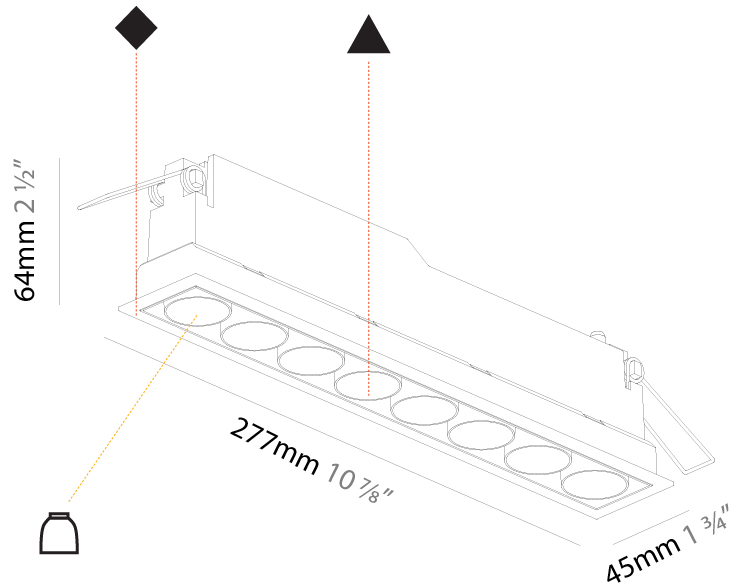

Series: Magiq
Subseries: Magiq 8 Cell Korona
Brand: Prolicht
Division: Architectural
Mounting Type: Recessed
Mounting Location: Ceiling
Subcategory: Downlight

PHYSICAL

Shape: Rectangle
Length (mm): 277
Length (in): 10 7/8
Width (mm): 45
Width (in): 1 3/4
Height (mm): 64
Height (in): 2 1/2
Ceiling Thickness (mm): 5 - 30
Ceiling Thickness (in): 3/16 - 1 3/16
Min. Recessing Depth (mm): 100
Min. Recessing Depth (in): 3 15/16
Light Distribution: Downlight
Weight (kg): 0.518
Weight (lbs): 1.15
Fixture Finish: SSR / BKV / CWI / CRY / HAB / UFT / ITA / RUA / FTG / MYG / LOD / PUS / FRO / FUP / KIA / POP / BLS / SPG / MEY / GOH / GUM / CHC / COM / ABZ / JAG / OBR / MOS / ROR
Holder Finish: WHI / BLK
Fixture Material: Aluminum Die Cast
Cut-out Measurements: 270mm / 10 5/8" x 38mm / 1 1/2"

ELECTRICAL

Lamp Type: LED (Zhaga Standard)
Input Wattage (W): 26.6
Total Output Wattage (W): 25.9
Dimming: Tri-Mode (Non-Dimming and Phase Dimming (120Vac only) and 0-10V Dimming)
Driver Included: No
Driver Location: Remote
Driver Type: Constant Current - Universal
Driver Class: Class 2
Input Voltage (V): 120 - 277
Constant Current (MA): 1050

LED

Number of LEDs: 8
Color Temperature (°K): 2700 / 3000 / 3500 / 4000
Max. Delivered Lumen (lm): 1570 / 1700 / 1725 / 1760
Nominal Lumen (lm): 1760 / 1900 / 2040 / 1980
CRI: >90 CRI
Lamp Life (hrs): 50000

OPTICAL

Reflector: 8 / 14 / 34

RATINGS AND CERTIFICATIONS

Certified By: CSA Certified to UL and CSA Standards
IP rating: IP20